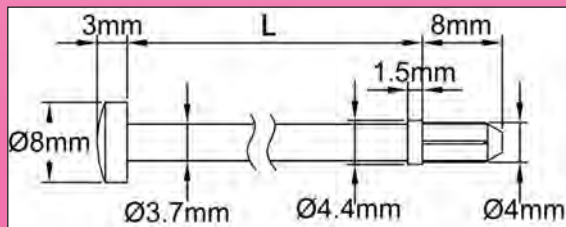

Accessories

Long distance manual reset rods

L	Reference
114	664CLR114
30	664CLR030

Other length on request

Because of permanent improvement of our products, drawings, descriptions, features used on these data sheets are for guidance only and can be modified without prior advice

Unless exceptionally specified by this logo, products and components in this catalogue are made by Ultimheat alliance members.