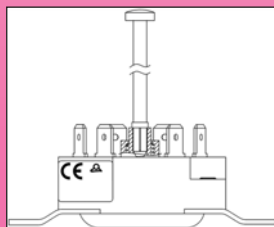

Accessories

Long distance manual reset rods

L	Reference
114	664CLR114
30	664CLR030

Other length on request

Because of permanent improvement of our products, drawings, descriptions, features used on these data sheets are for guidance only and can be modified without prior advice

Unless exceptionally specified by this logo, products and components in this catalogue are made by Ultimheat alliance members.