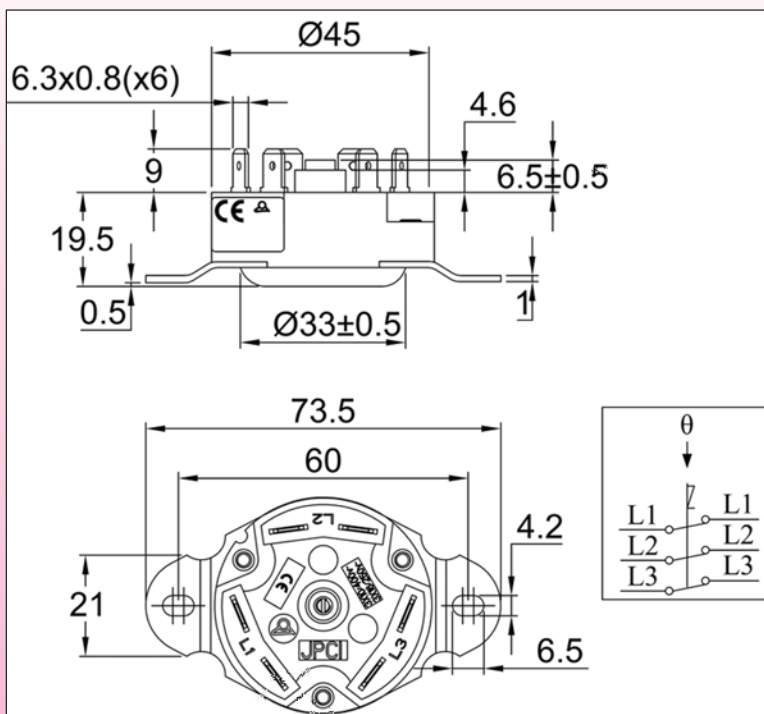

## DIMENSIONS

## TECHNICAL FEATURES

**Applications:** Temperature limit of heaters, instant water heaters, saunas steam generators, industrial heaters

**Housing dimensions:** diameter 45mm, height 20mm (28mm with terminals),

**Body material:** high temperature PPS

**Temperature sensing element:** Bimetal disc

**Terminals:** 6.35 x 0.8mm quick connect

**Set point temperature range:** +20 to +180°C (Factory fixed setting only)

**Mounting:** surface mounting fixed bracket, 2 holes 4.4 x 6.4mm, 60 mm distance

**Rating:** 3 x 16A 250VAC, 3 x 10A 400VAC, resistive (10000 cycles)

3 x 25A 250VAC, 3 x 16A 400VAC (300 cycles)

**Contact:** 3 snap action contacts, double break, open on temperature rise.